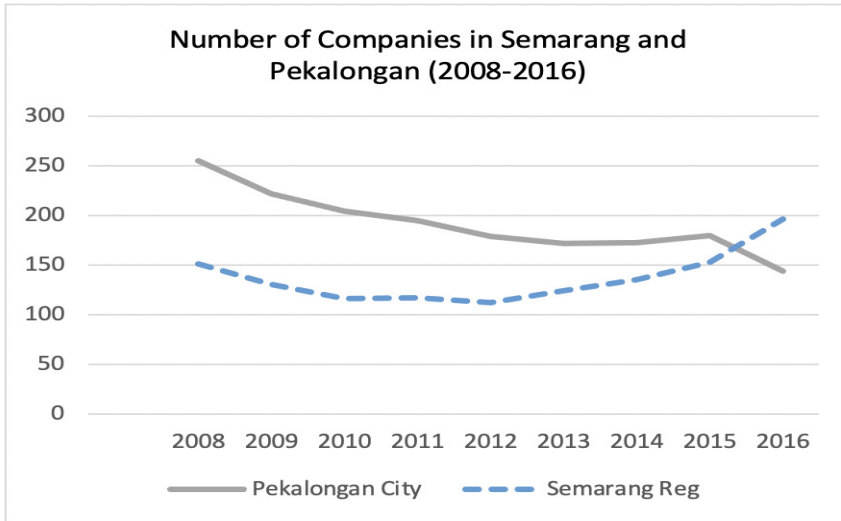

Appendix

Figure A.1

Source: Adapted from Jawa Tengah dalam Angka, from 2010 to 2018. Original data retrieved from BPS (Badan Pusat Statistik). <https://jateng.bps.go.id/publication/2010/12/09/00d5d8d5fcd83b0adedc9cd/jawa-tengah-dalam-angka-2010.html>