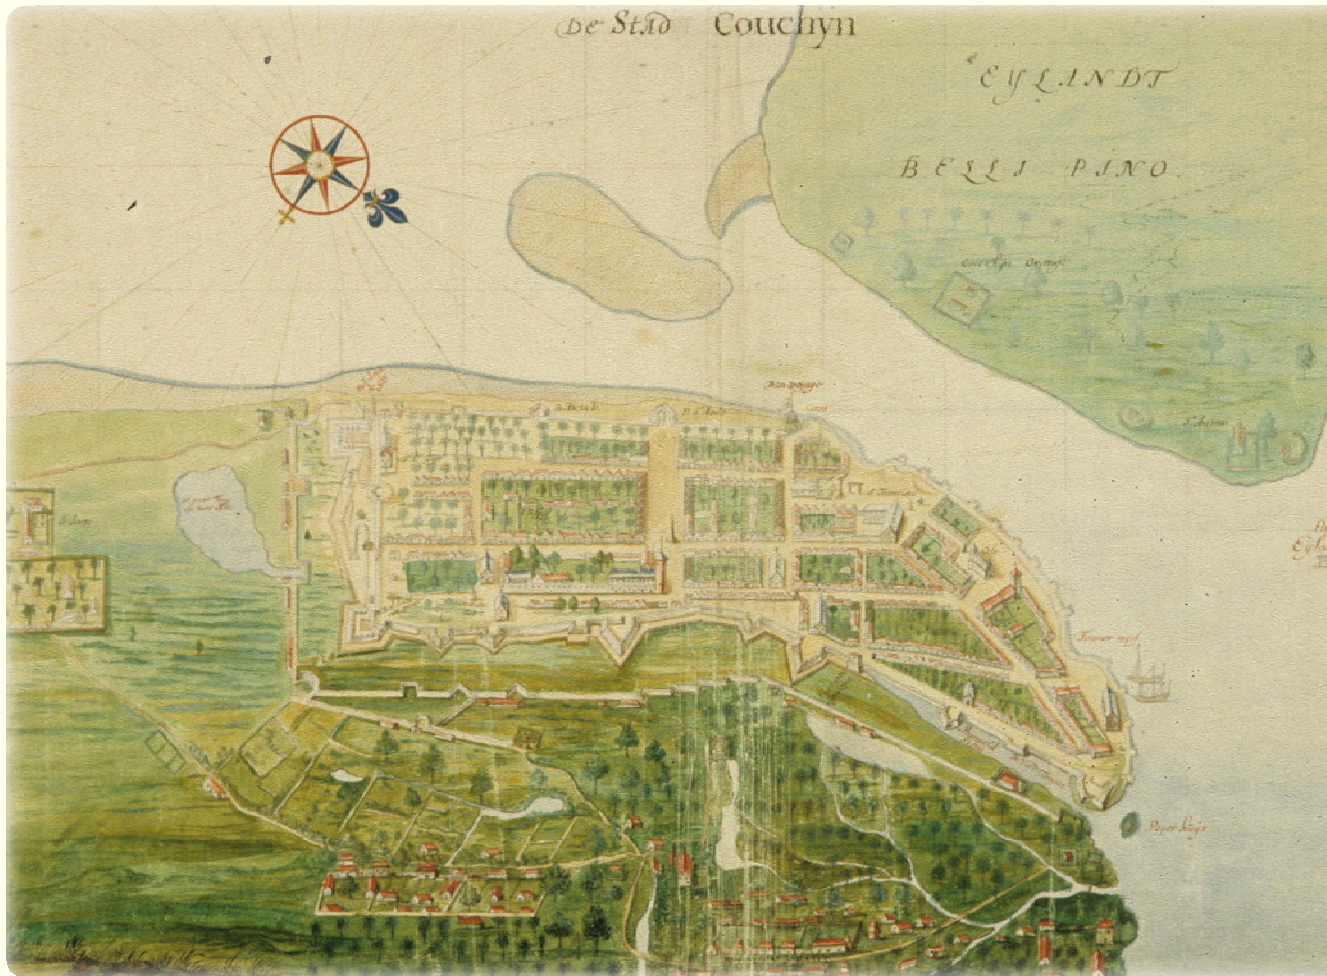

Universiteit
Leiden
The Netherlands

Fort Cochin in Kerala 1750-1830 : the social condition of a Dutch community in an Indian milieu

Singh, A.

Citation

Singh, A. (2007, June 20). *Fort Cochin in Kerala 1750-1830 : the social condition of a Dutch community in an Indian milieu*. Retrieved from <https://hdl.handle.net/1887/12087>

Note: To cite this publication please use the final published version (if applicable).

FORT COCHIN IN KERALA 1750-1830

THE SOCIAL CONDITION OF A DUTCH COMMUNITY
IN AN INDIAN MILIEU

ANJANA SINGH