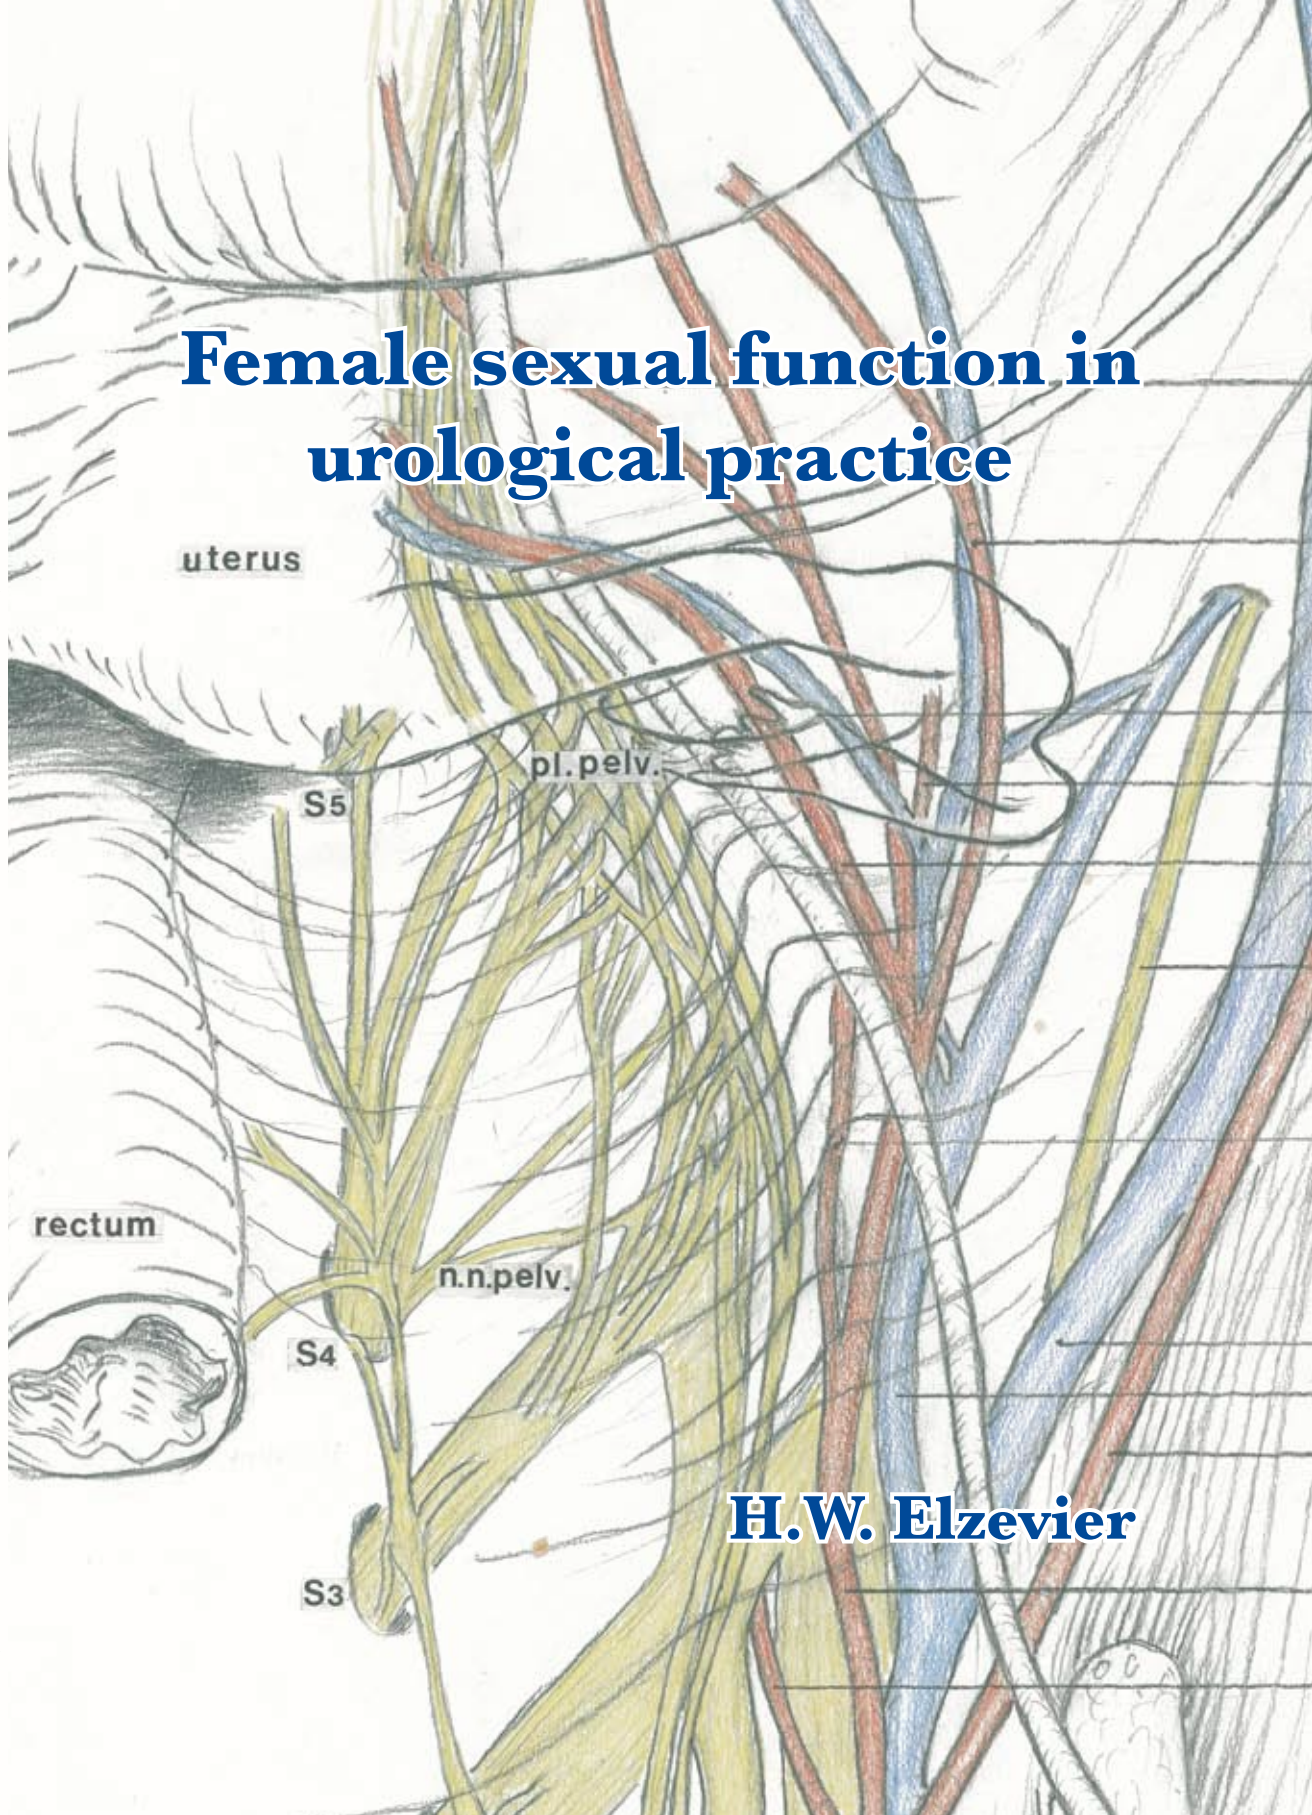

H. W. Elzevier

H.W. Elzevier