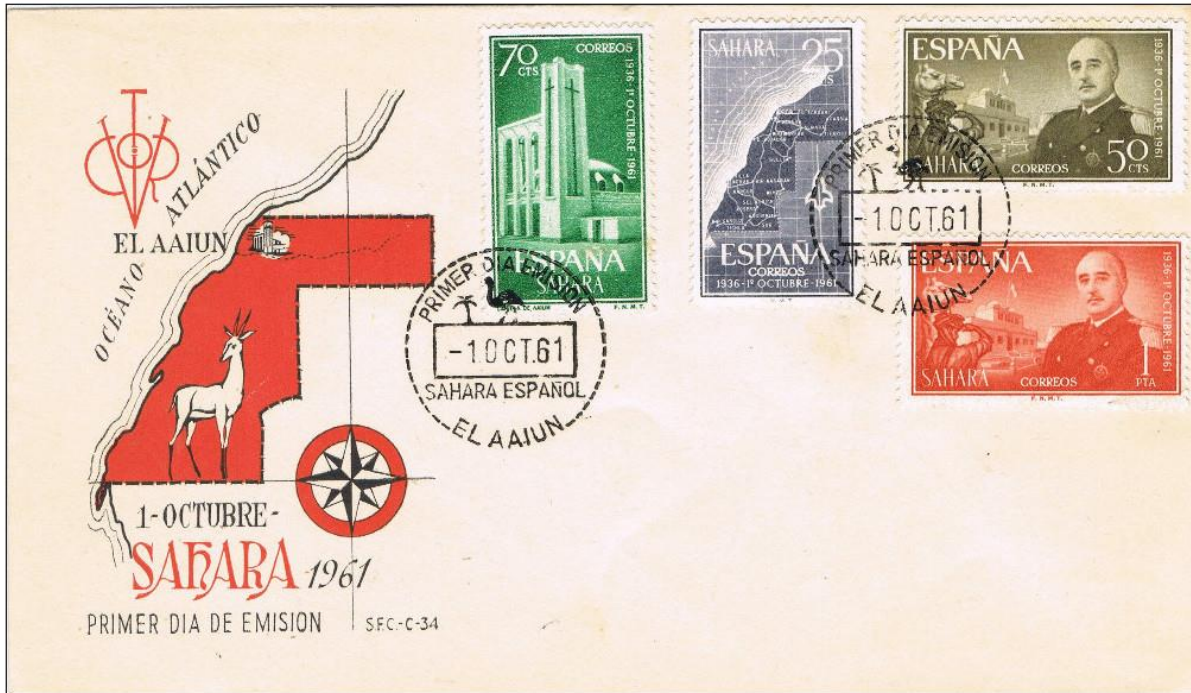

<http://images.delcampe.com/img_large/auction/000/294/179/819_001.jpg>