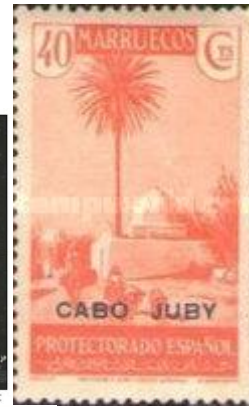

Colonialista

www.delcampe.net

Colonialista

www.delcampe.net

Colonialista

www.delcampe.net