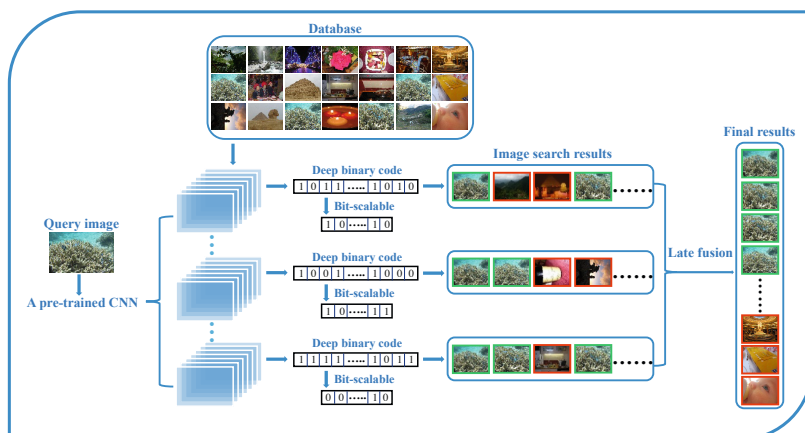

Cover Page

Universiteit Leiden

The handle <http://hdl.handle.net/1887/45135> holds various files of this Leiden University dissertation.

Author: Wu, S.

Title: Large scale visual search

Issue Date: 2016-12-22

Large Scale Visual Search

Song Wu