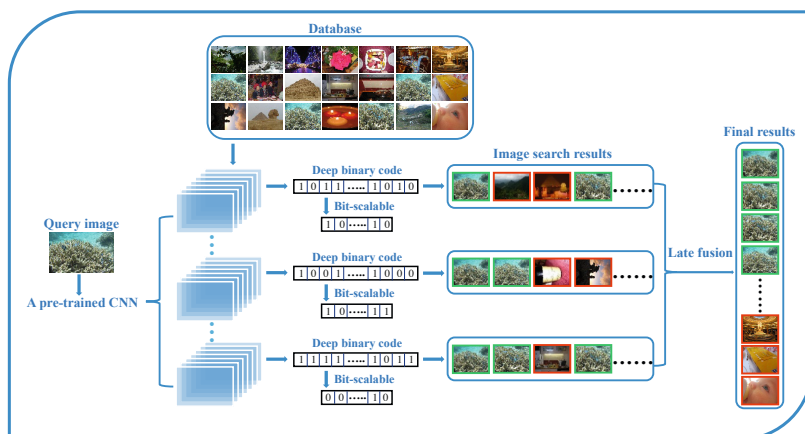

Cover Page

Universiteit Leiden

The handle <http://hdl.handle.net/1887/45135> holds various files of this Leiden University dissertation.

Author: Wu, S.

Title: Large scale visual search

Issue Date: 2016-12-22

Large Scale Visual Search

Song Wu